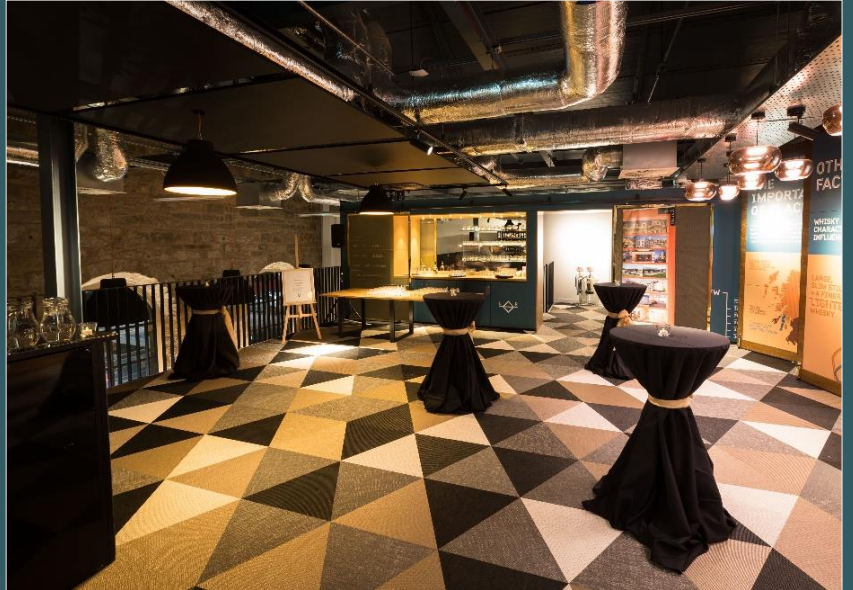

THE CLYDESIDE DISTILLERY

GLASGOW

GLENLEE

Private Evening Reception
The Clydeside Distillery
50-100 guests

THE CLYDESIDE DISTILLERY

GLASGOW

Exclusive Hire of The Clydeside Distillery

Enjoy exclusive evening use of the new Clydeside Distillery, with exhibition areas, single malt whisky distillery and tasting room.