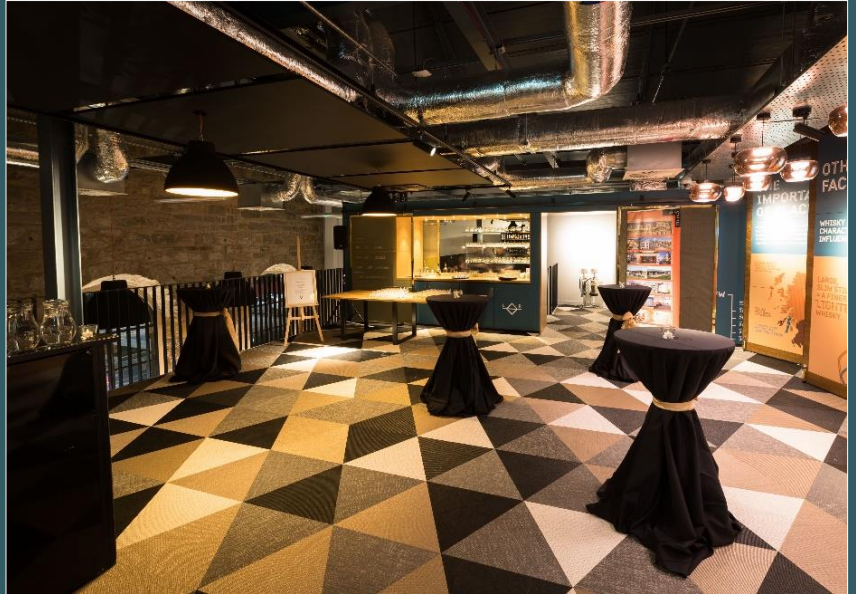

THE CLYDESIDE DISTILLERY

GLASGOW